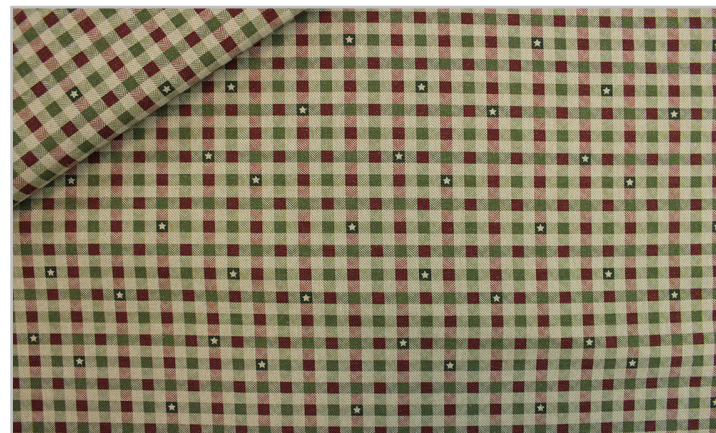

Tessuto Effetto Lino Country Xmas

NATALE ED EVENTI CHRISTMAS AND EVENTS
HOME DECOR UPHOLSTERY FABRICS

Colori Colors

14

15

Composizione Composition

100 %

Cotone
Cotton

Altezza
Width 140 cm

Peso
Weight 200 gr/m²

Pezze
Pieces 10 mt

Contact us to order

Manifattura Foderami Cimmino srl

Tel. +39 081 5108534

Fax +39 081 5109154

Email ciao@cimmino.com

Web www.cimmino.com

Address CIS Isola 5, 80035 NOLA (ITALY)

16

17